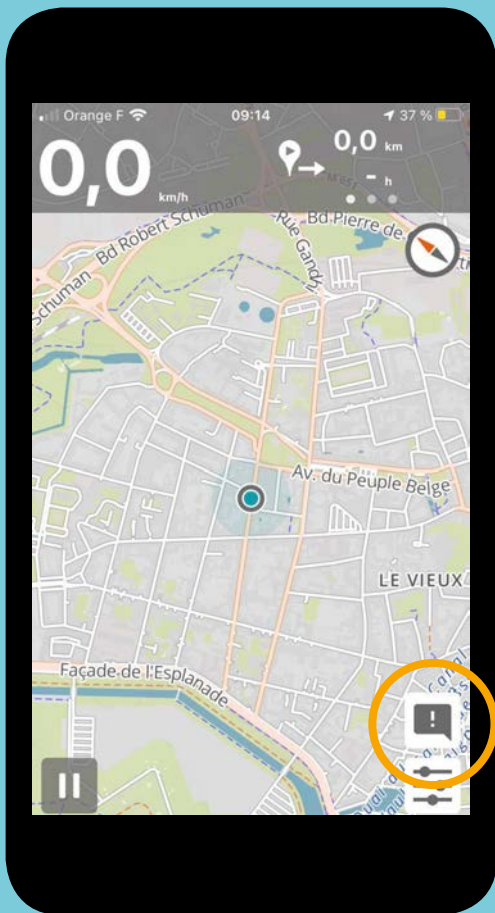

## Après votre trajet, à partir du menu de l'application

The screenshot shows the Naviki website interface with a map of Lille and surrounding areas. The 'Planifier un itinéraire' button is still visible at the top. The map displays a route in orange, starting from Lille and heading towards Tournai. A sidebar on the left contains search and filter options.